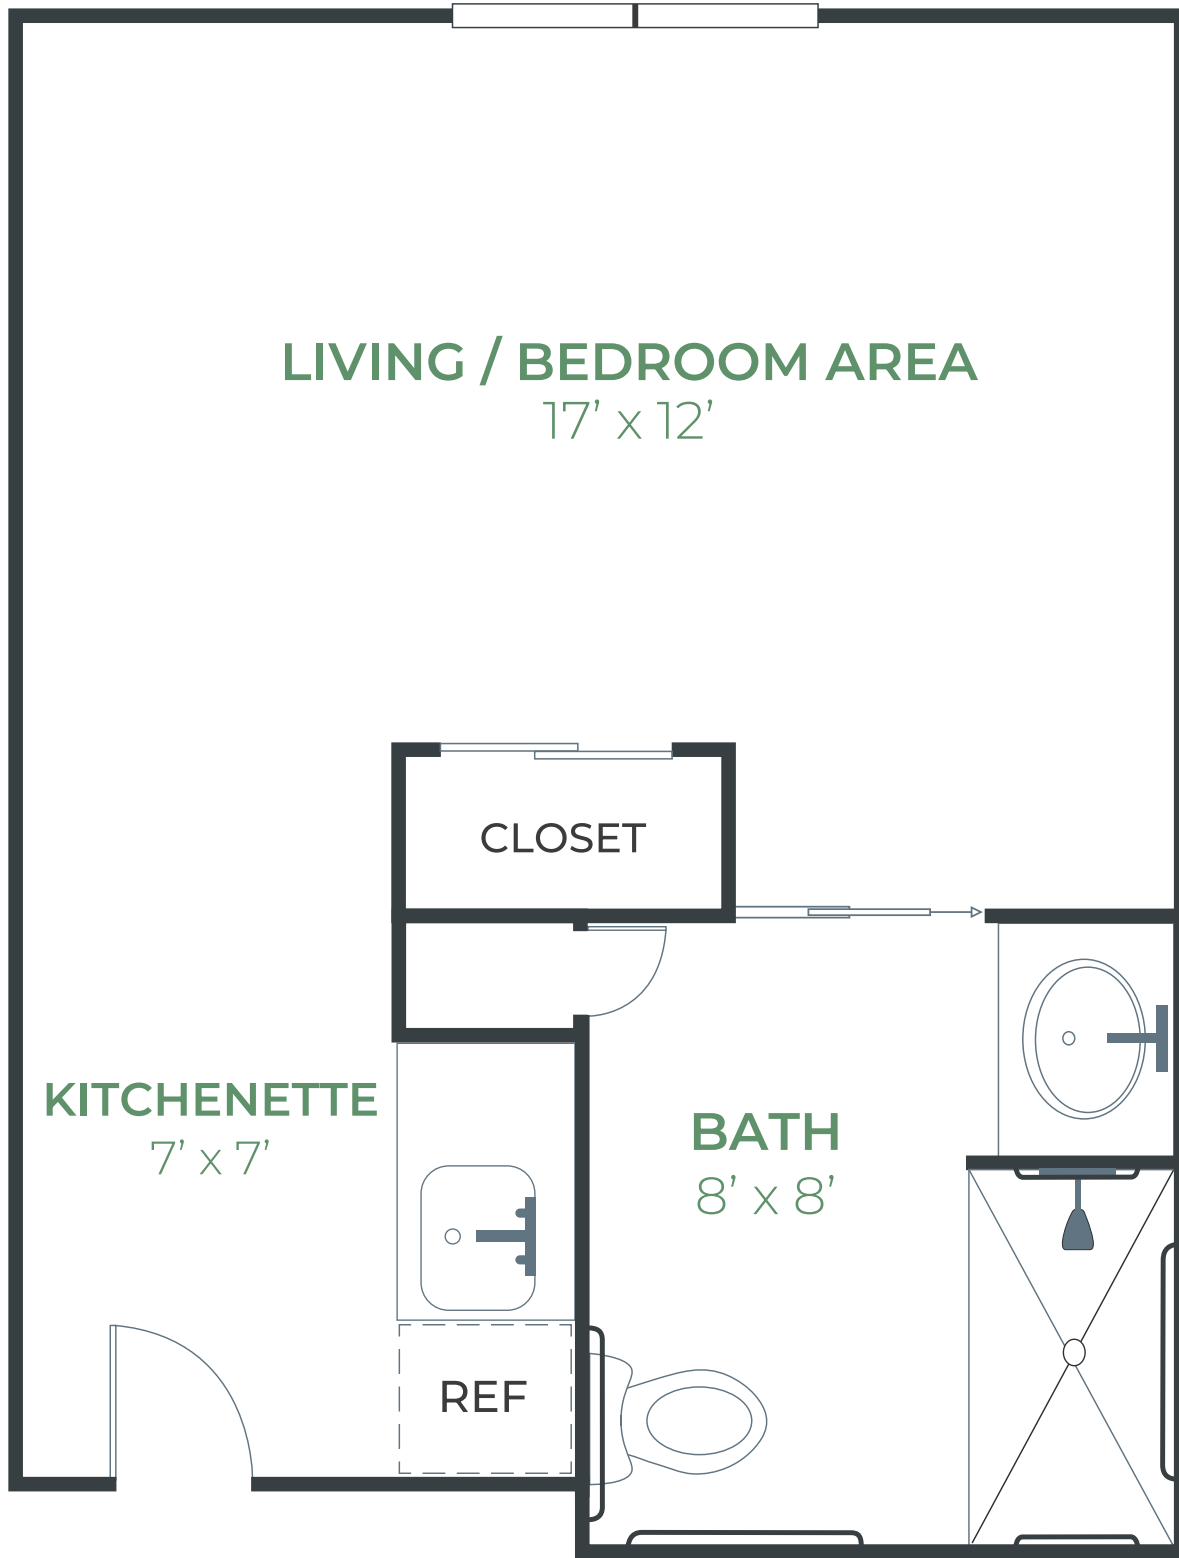

Assisted Living

Studio | 339 SQ FT

HERITAGE CROSSING

An Experience Senior Living Community

Room dimensions are approximate.