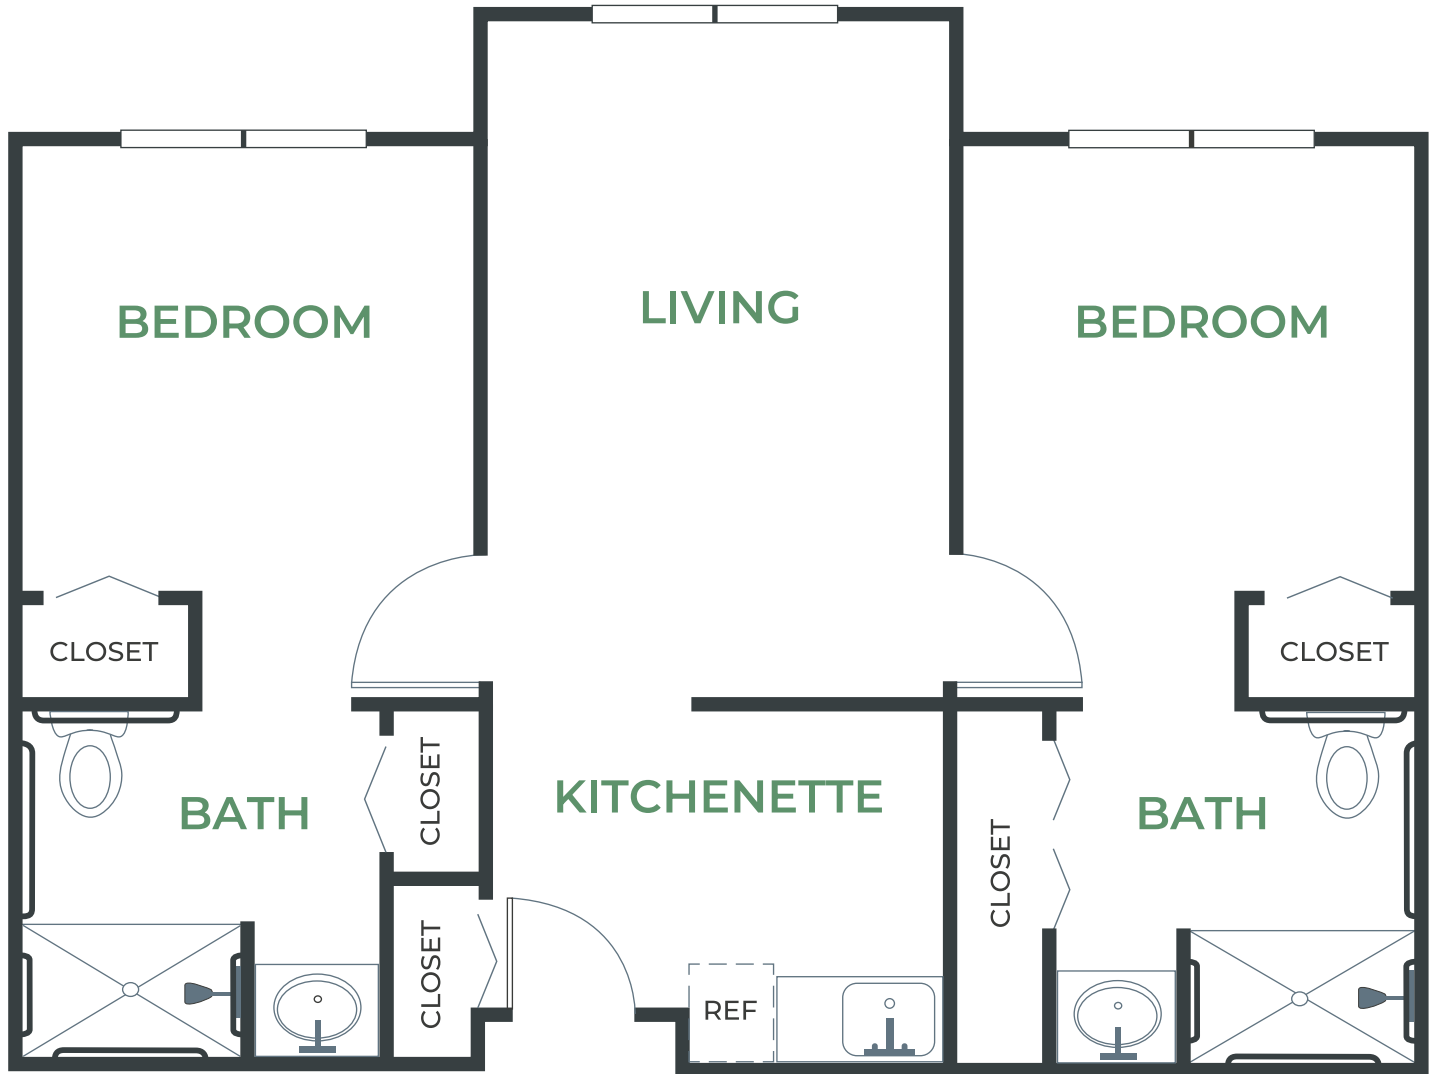

Assisted Living

2 Bedroom | 760 SQ FT

SUGAR FORK CROSSING

An Experience Senior Living Community

Room dimensions are approximate.