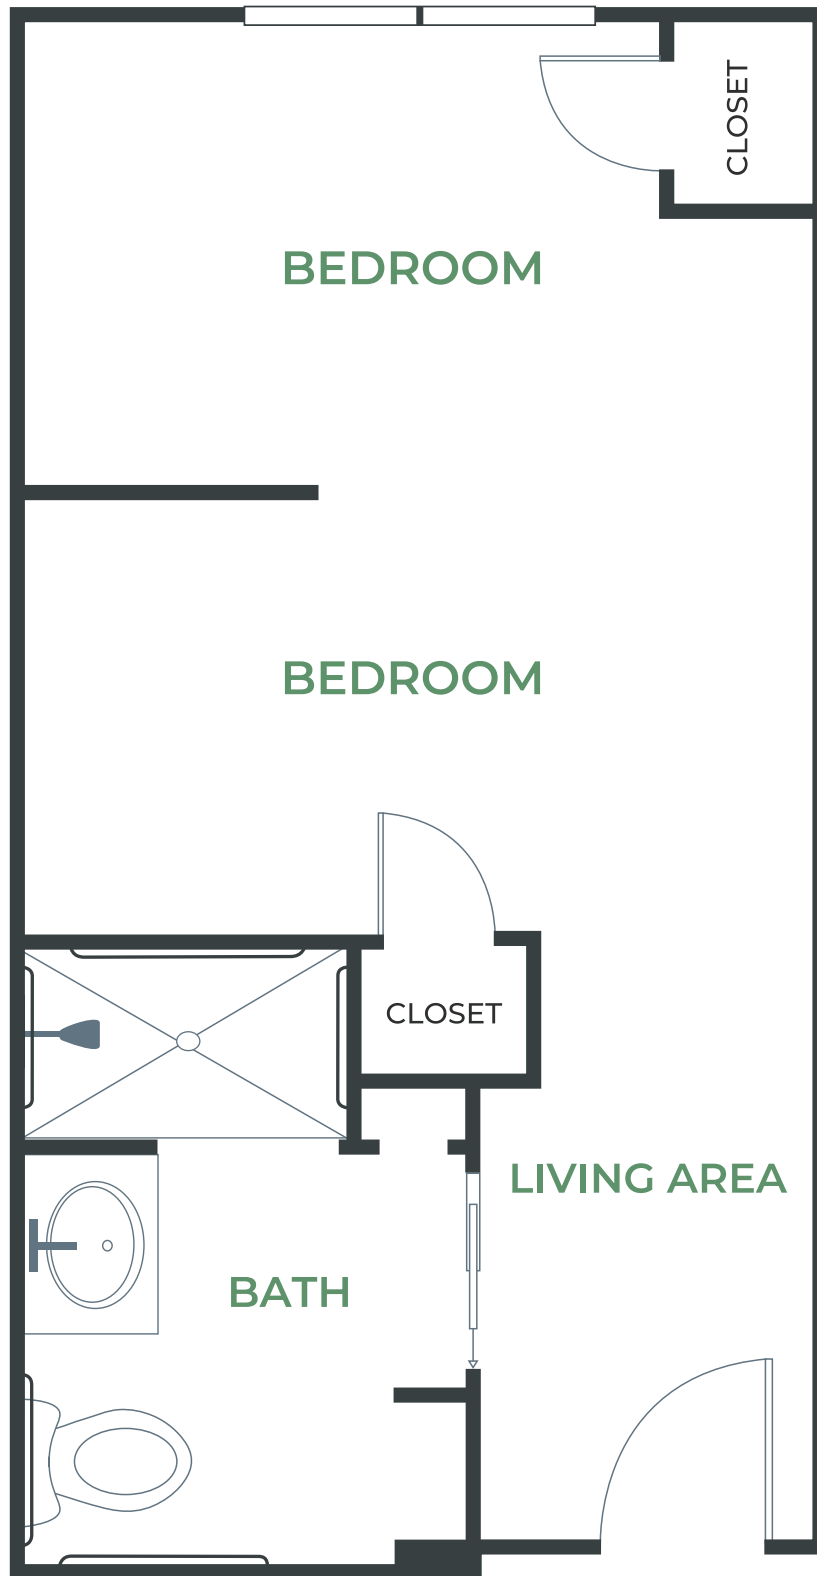

# Memory Care

Studio Shared | 335 SQ FT

Room dimensions are approximate.