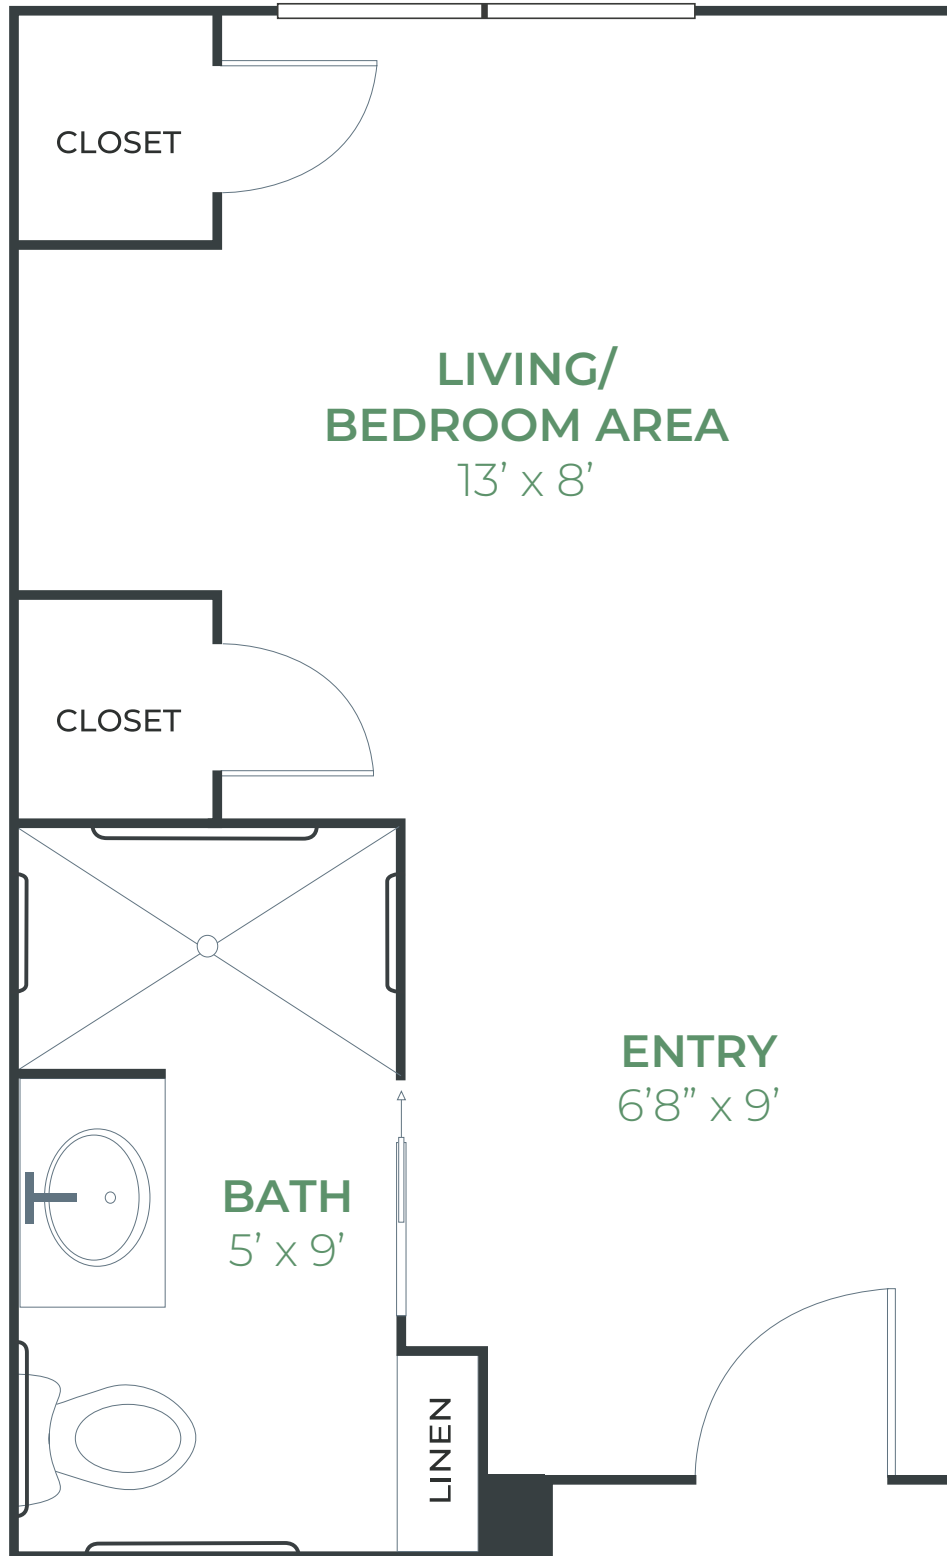

Memory Care

Studio | 280 SQ FT

WALNUT CROSSING

An Experience Senior Living Community

Room dimensions are approximate.