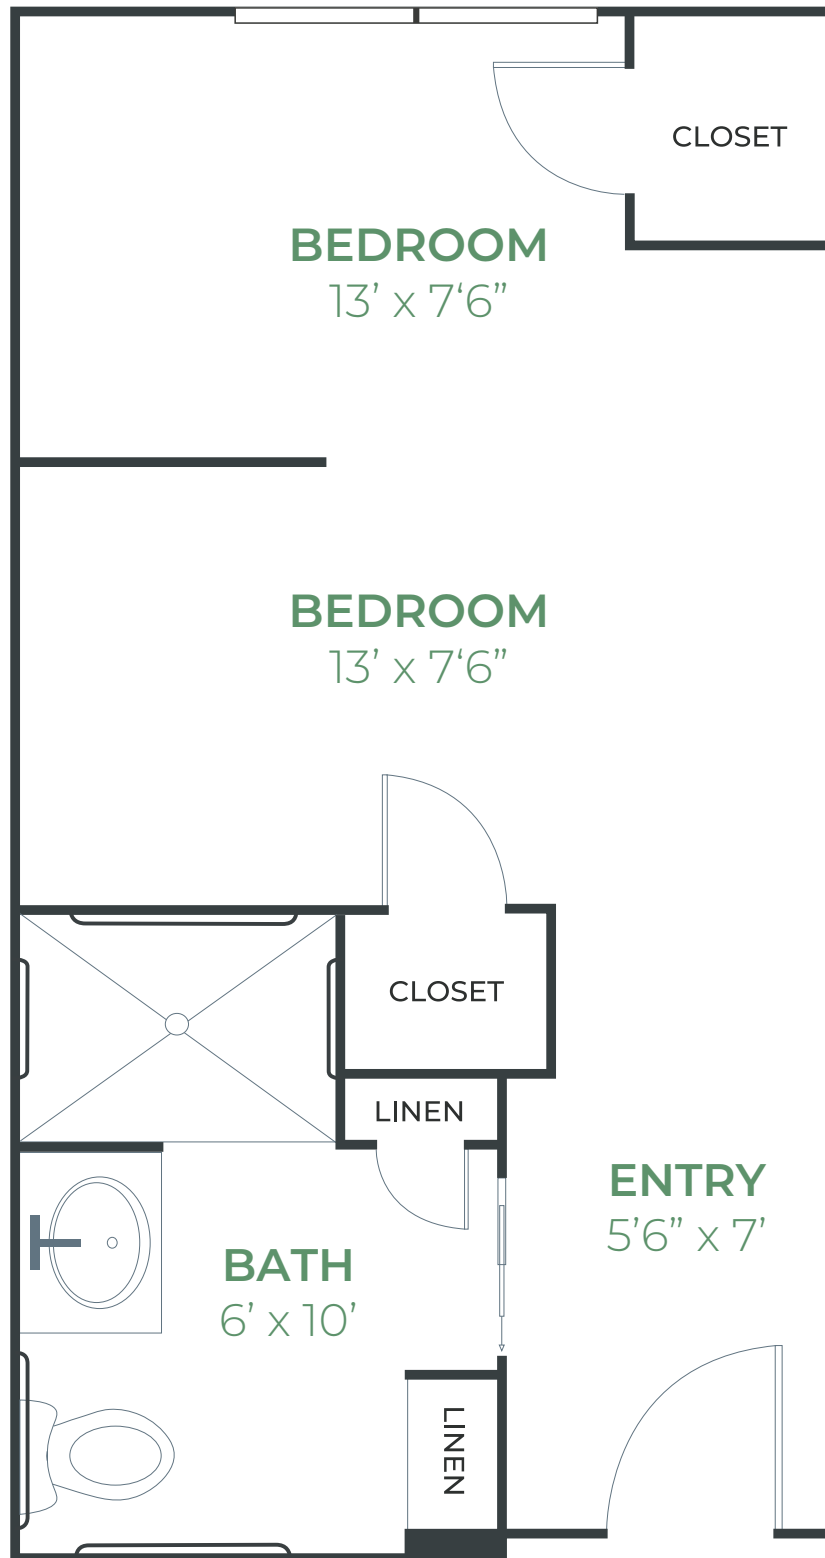

Memory Care

Studio Shared | 340 SQ FT

WALNUT CROSSING

An Experience Senior Living Community

Room dimensions are approximate.